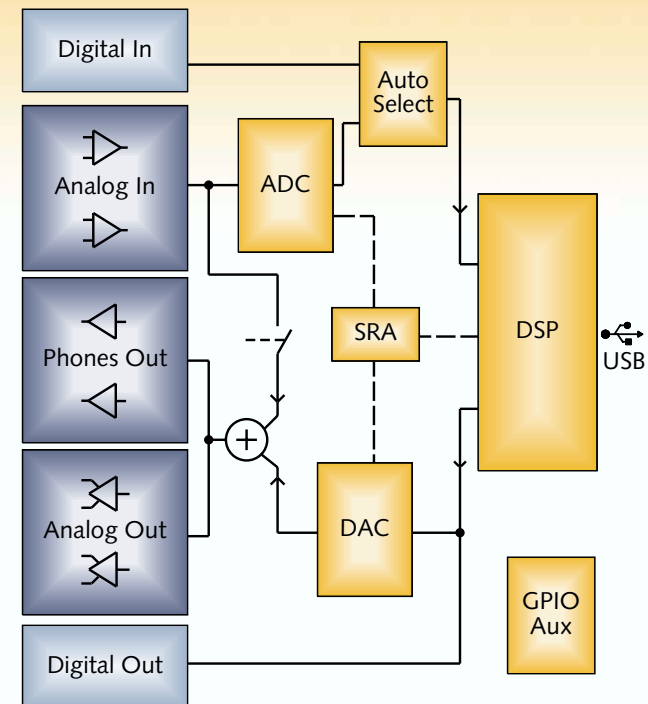

Great potential for savings when compared with PC insertion cards makes the case for adoption clear-cut. The "**keep it simple**" principle maintains operational integrity. You can experience the combination of both these benefits with **PUC**, the first truly professional USB adapter brought to you by YELLOWTEC!

PAY LESS - PUC'N'PLAY

www.yellowtec.com

TECHNICAL SPECIFICATIONS

- ▶▶ Full USB 1.1 Compliance; compatible to MS Windows 98 (2nd ed.) Windows 2000/ME/XP, Mac OS 9 or higher
- ▶▶ Power Supply via USB, less than 400mA typ.
- ▶▶ USB Asynchronous Mode for Record / USB Adaptive Mode for Playback
- ▶▶ Stereo Digital Audio Input and Output in the S/PDIF format with SCMS Serial Copy Management System (special version with AES/EBU ports available, particular specifications apply, please refer to datasheet provided with special version)
- ▶▶ Stereo Analogue Inputs electronically balanced with Ref. Level +6dBu / max. Level +15dBu via GPI switchable to Ref. Level +4dBu / max. Level +18dBu / Input impedance 20KOhm
- ▶▶ Stereo Analogue Outputs electronically balanced with Ref. Lvl. +6dBu / max. Level +15dBu via GPI switchable to Ref. Lvl. +4dBu / max. Level +18dBu / Load > 600 Ohm
- ▶▶ Stereo Headphones Output max. Level +18dBu (unloaded) Impedance 300 Ohm, Load > 600 Ohm
- ▶▶ 16 Bit Delta Sigma A/D and D/A conversion, supported sample rates A/D 8kHz, 11.025 kHz, 16kHz, 22.05kHz, 32kHz, 44.1kHz, 48kHz, D/A 32kHz, 44.1kHz, 48kHz
- ▶▶ Noise 88dB typ. (A/D), 95dB typ. (D/A), (QPeak, 22Hz-22kHz, A-weighted)
- ▶▶ GPI (control input ports) max. voltage range: dig. 0V ... +5V / active: 0V / non active: open or +5V
- ▶▶ AUX POWER OUT +/-15V/+5V max. current 10mA, no short-circuit protection provided!
- ▶▶ Dimensions 140mm x 132mm x 27mm, weight approx. 200g